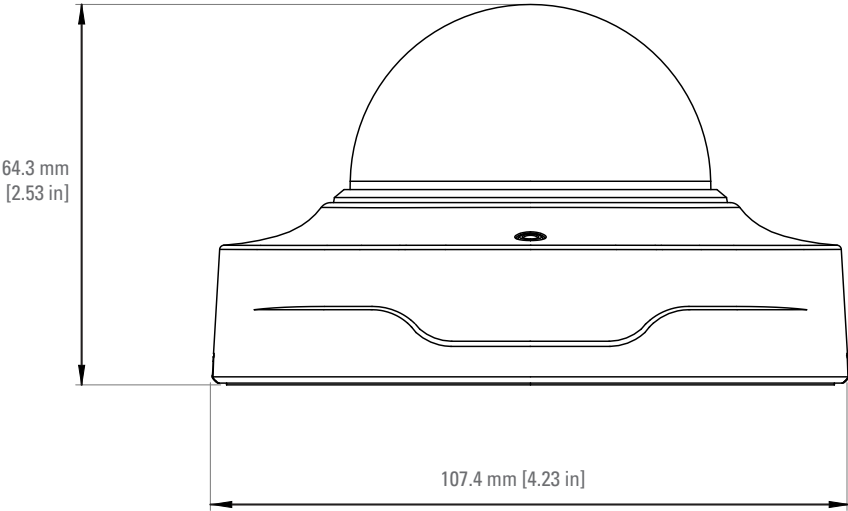

TECHNICAL DRAWINGS

Camera

Side view