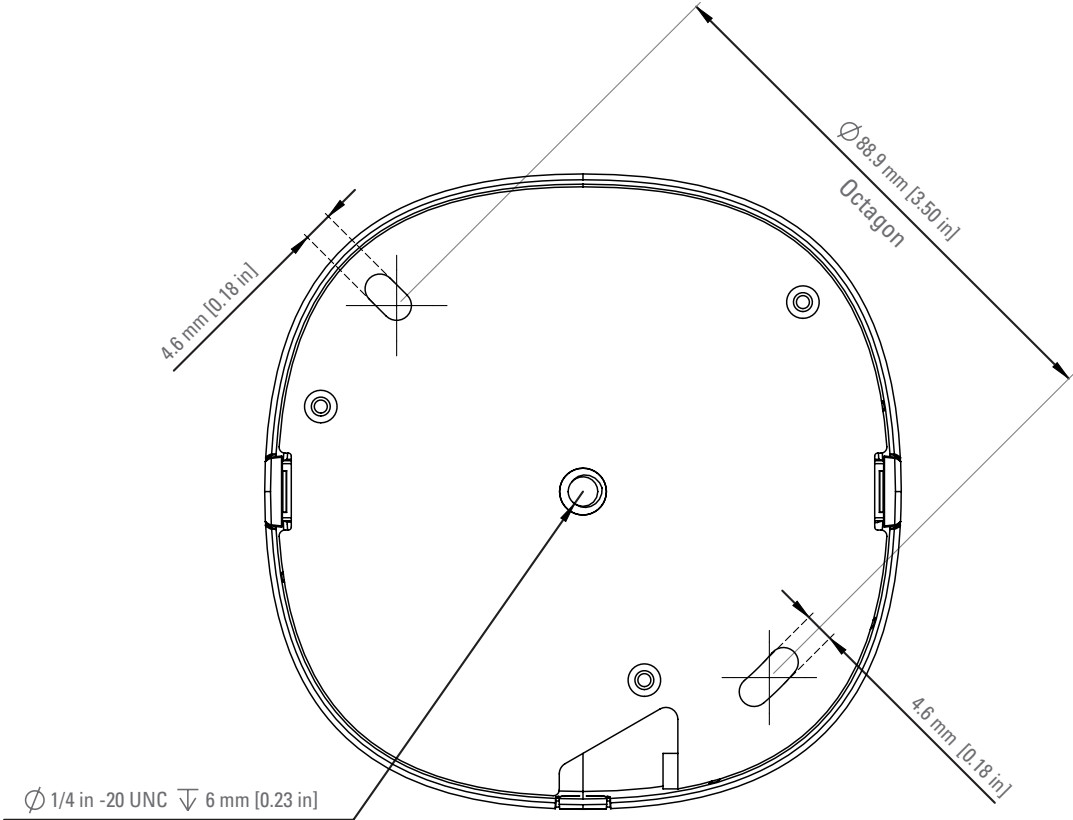

Bottom view